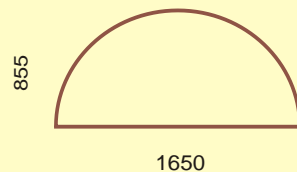

Meranti Full Pane Windows

Meranti Full Pane Sub-Light Windows

Meranti Full Pane Circular Heads To Fit Std Windows

Meranti Standard Section D/F Windows

Standard Section

Frame: 50 x 44

Sash: 44 x 35

Highveld Section