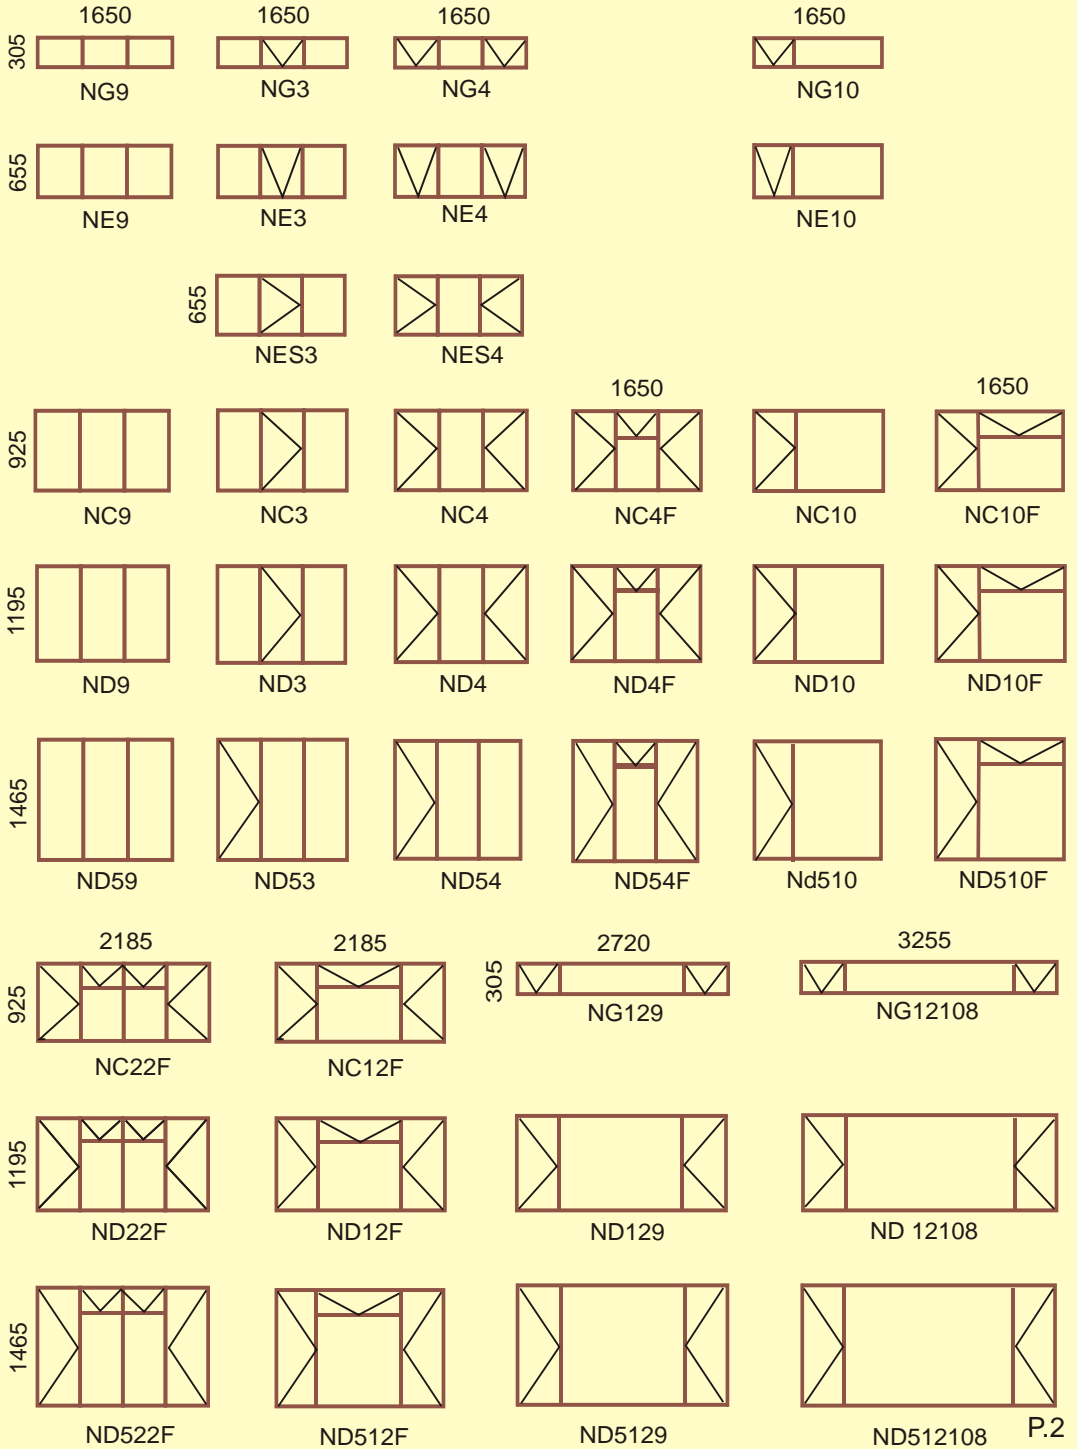

Meranti Full Pane Windows