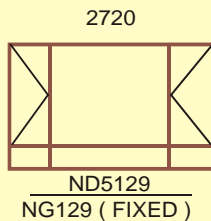

Meranti Full Pane Windows

Meranti Full Pane Sub-Light Windows

Meranti Full Pane Circular Heads To Fit Std Windows

Meranti Standard Section D/F Windows

Standard Section

Frame: 50 x 44

Sash: 44 x 35

Highveld Section