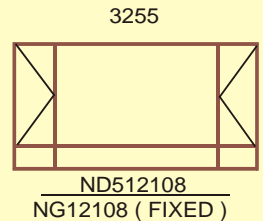

Meranti Full Pane Windows

Meranti Full Pane Sub-Light Windows

Meranti Full Pane Circular Heads To Fit Std Windows

Meranti Standard Section D/F Windows

Standard Section

Frame: 50 x 44

Sash: 44 x 35

Highveld Section