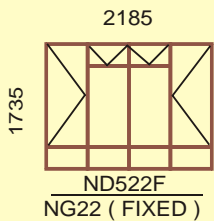

Meranti Full Pane Windows

305	580 NG5	580 NG1	1115 NG8	1115 NG2	1115 NG7X	1115 NG7	
655	 NE5	 NE5F	 NE1	 NE8	 NE2	 NE7X	 NE7
655	 NES6	 NES1		 NES2		 NES7	
925	 NC5	 NC5F	 NC1	 NC8	 NC2	 NC2F	 NC7
1195	 ND5	 ND5F	 ND1	 ND8	 ND2	 ND2F	 ND7
1465	 ND55	 ND55F	 ND51	 ND58	 ND52	 ND52F	 ND57
305	2185 NG22	2185 NG12					
655	 NE22	 NE12					
925	 NC22	 NC12					
1195	 ND22	 ND12					
1465	 ND522	 ND512					

Meranti Full Pane Windows

Meranti Full Pane Sub-Light Windows

Meranti Full Pane Circular Heads To Fit Std Windows

Meranti Standard Section D/F Windows

Standard Section

Frame: 50 x 44

Sash: 44 x 35

Highveld Section