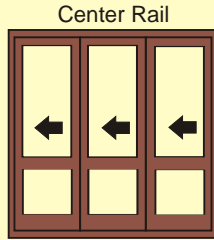

1940
2540 Width