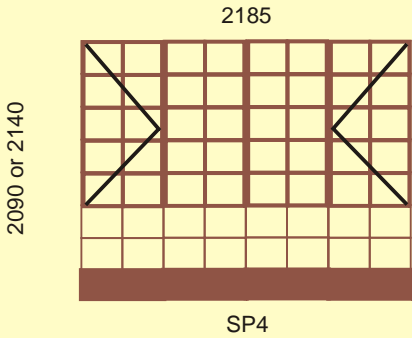

Meranti Full Pane Windows

Meranti Full Pane Sub-Light Windows

Meranti Full Pane Circular Heads To Fit Std Windows

Meranti Standard Section D/F Windows

Standard Section

Frame: 50 x 44

Sash: 44 x 35

Highveld Section

Frame: 50 x 44

Sash: 60 x 35

Heavy Section

Frame : 65 x 44

Sash: 60 x 35

Mock Sash
- Victoria
- Full Pane
- Small Pane

Frame - 68 x 44mm
Sash - 60 x 44mm

Meranti Standard Mock Sash Windows